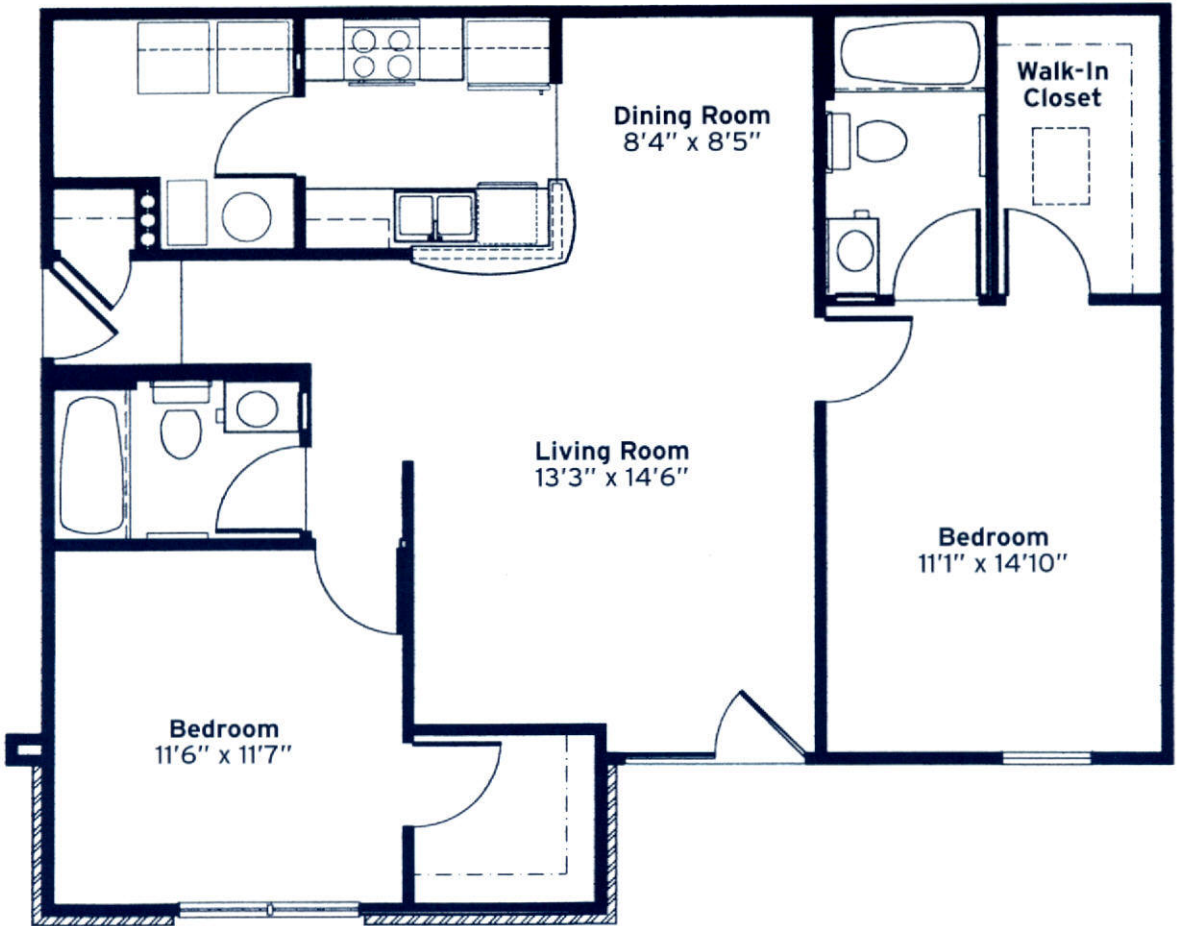

# THE CIMARRON

TWO BEDROOM GARDEN  
1018 SQ. FT.

The Reserve  
at Channingway (937) 878-7799

Dimensions are approximate and may vary.